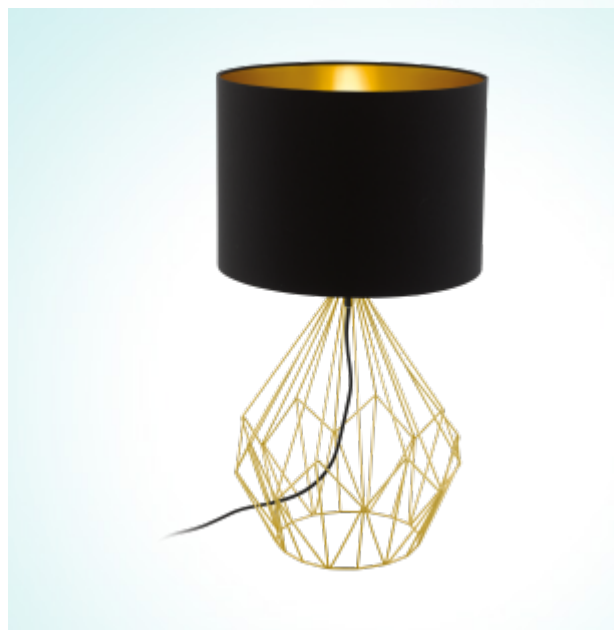

95186

PEDREGAL 1

General Information

Article: 95186
Lighting Type: table luminaire
Collection: Trend
EAN Code: 9002759951863

Dimensions

Height: 645 mm
Ø: 350 mm
Weight: 2.115 kg

Illuminant

Socket: E27
Illuminant: E27
Delivery: excl.
Max. Wattage: 1x 60W
Suitable for: A++ - E

Material & Colour

Enclosure Material: steel
Enclosure Colour: brass
Glass / Shade Material: fabric
Glass / Shade Colour: black, gold

Functionality

Switch: in-line switch

Technical Information

Protection Rating: IP20
Protection Class: 2
Line Voltage: 220-240V,50/60Hz
Operation Voltage: 220-240V,50/60Hz

Technical changes reserved